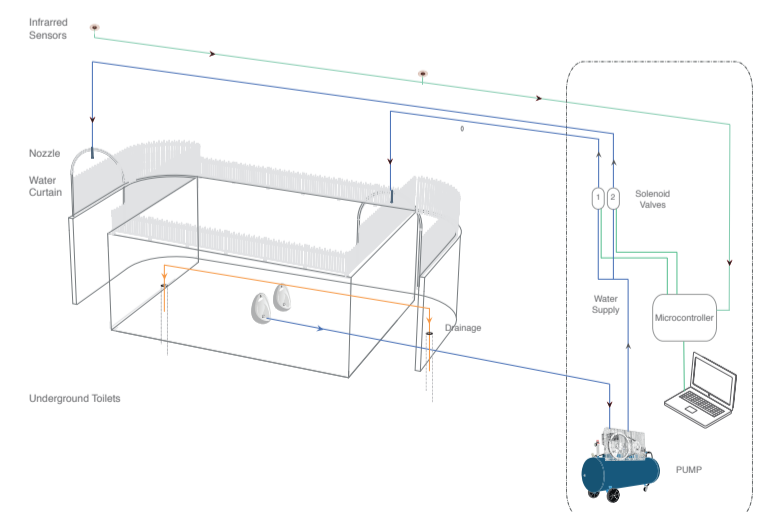

16.04.2018 | 12:30-13:30

@ Kubbealtı,
Faculty of Architecture

METU TALKS on
ARCHITECTURE
2018